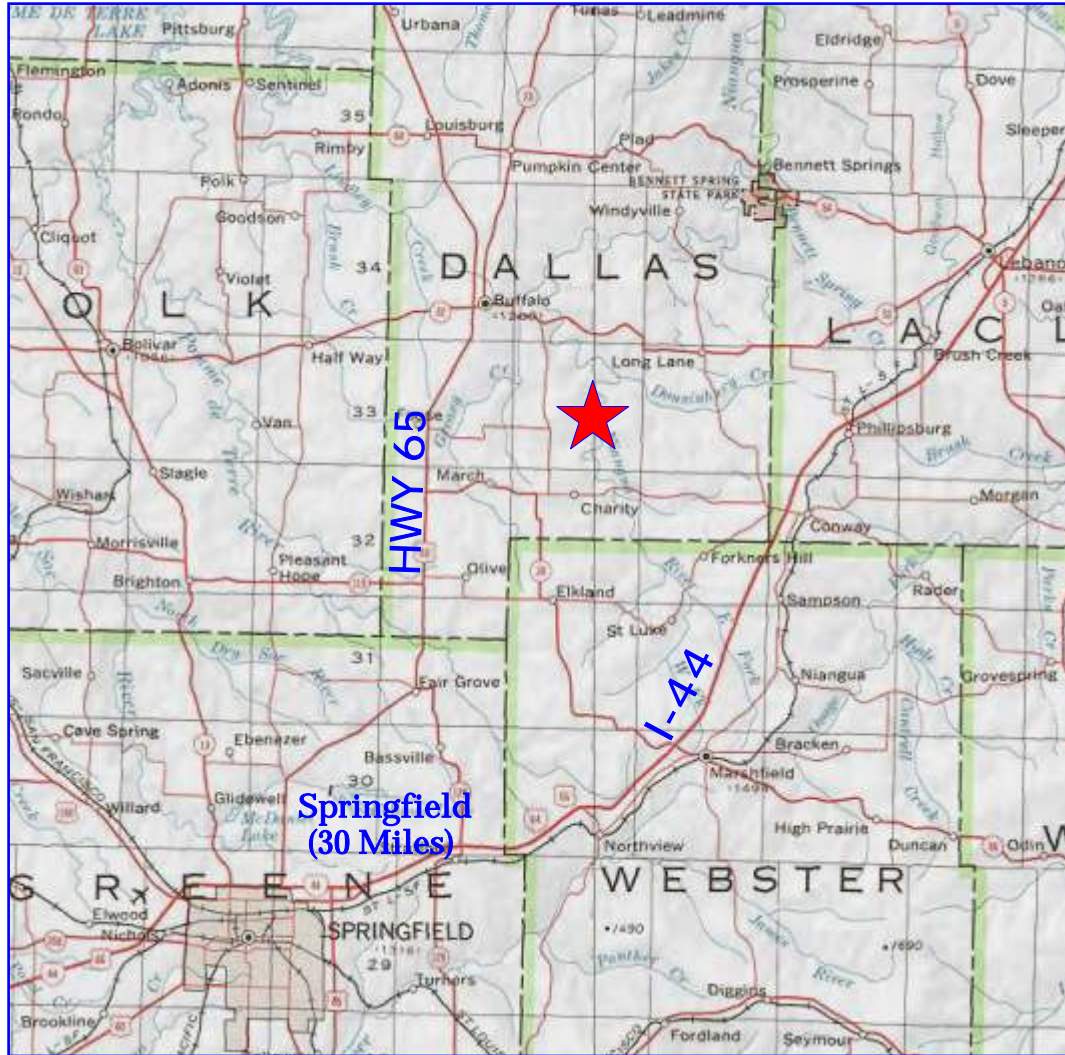

MLS 806518

Directions: From Fair Grove, take Hwy 65 north 9 ½ miles. East on Hwy 38 approx. 5 ½ miles to Hwy M. Continue straight on Hwy M 1 ¾ miles to Eastgate (just past Charity Christian Church). Left on Eastgate going north (around 2 S-curves) 1 ½ miles to property on left!