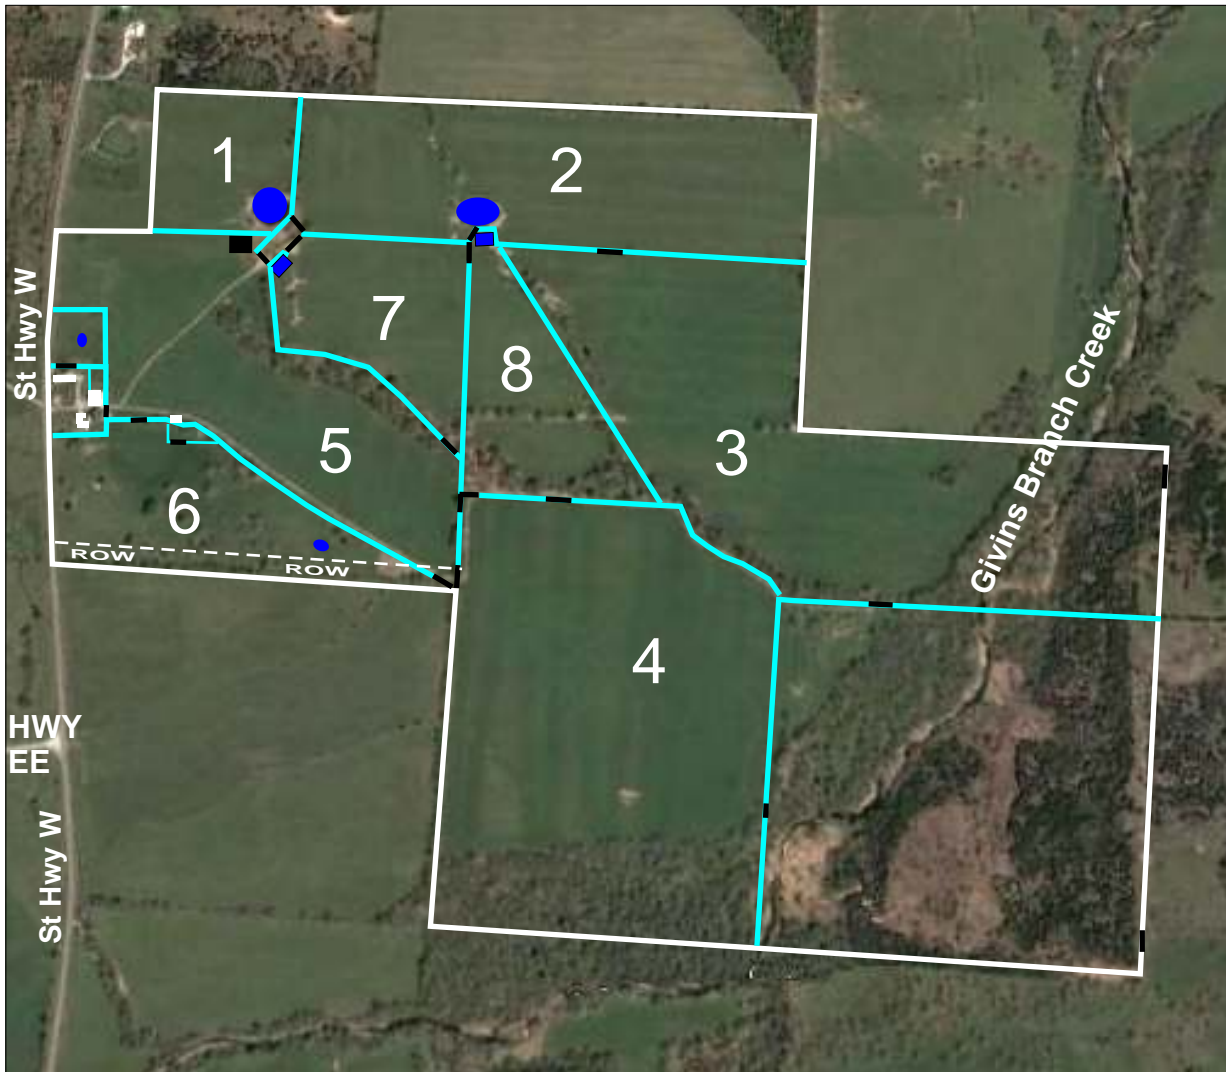

## Legend

-  Building
-  Fenceline
-  Gate
-  Pond
-  Freeze-proof Waterer

*Offered by*

**Hoover Case  
Susan Case**  
The Case Company

417-859-3204 Office  
417-844-6020 Cell

Showcasing America's  
Premier Working Ranches Since 1939!