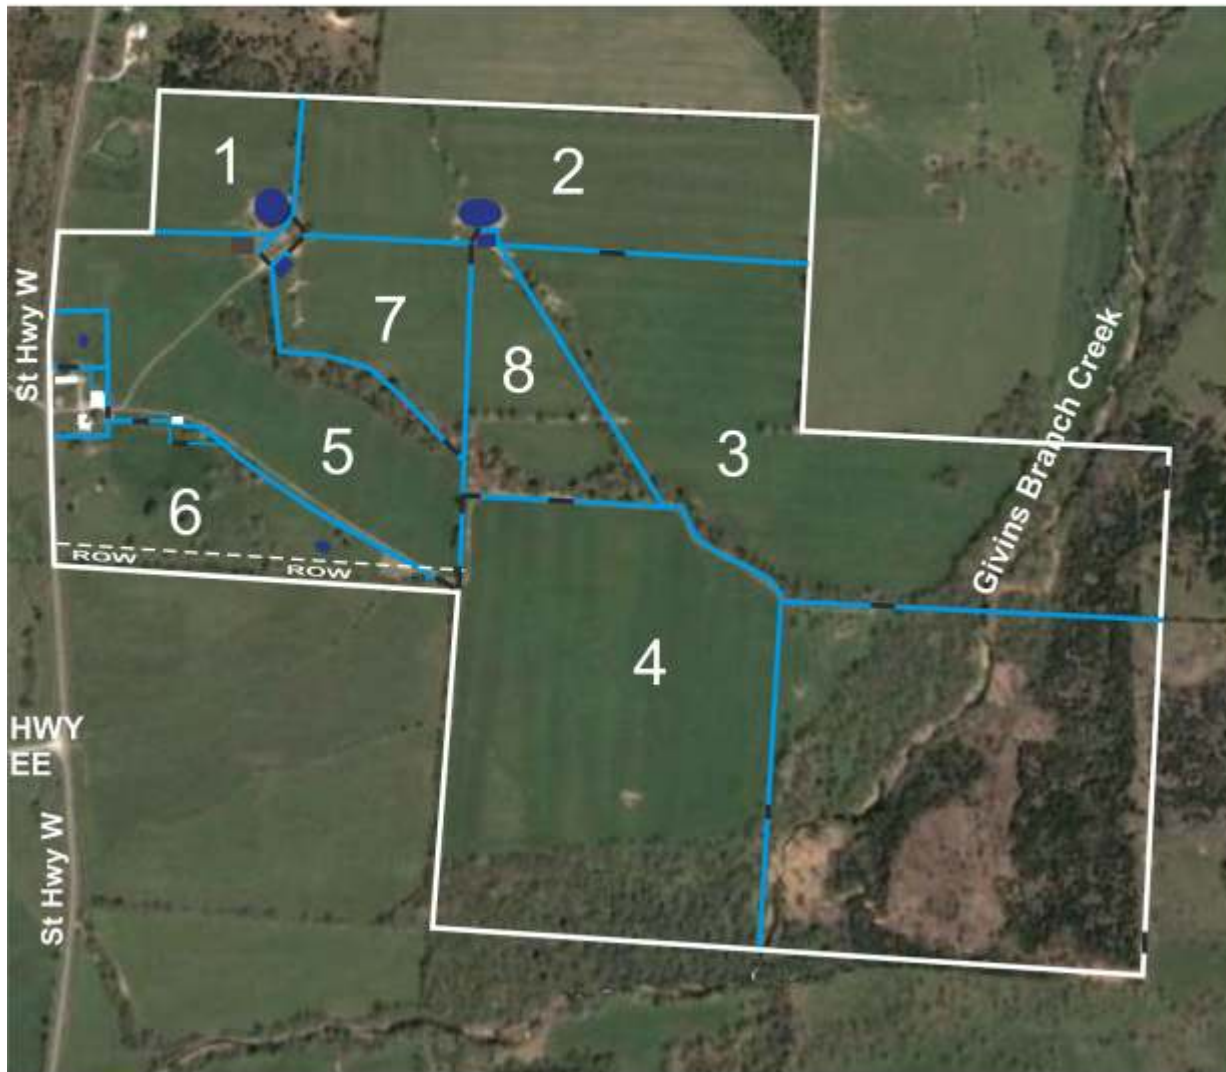

## Legend

- Building
- Fenceline
- Gate
- Pond
- Freeze-proof Waterer

Offered by

**Hoover Case  
Susan Case**  
The Case Company

417-859-3204 OFFICE  
417-844-6020 CELL

Showcasing America's  
Premier Working Ranches Since 1939!