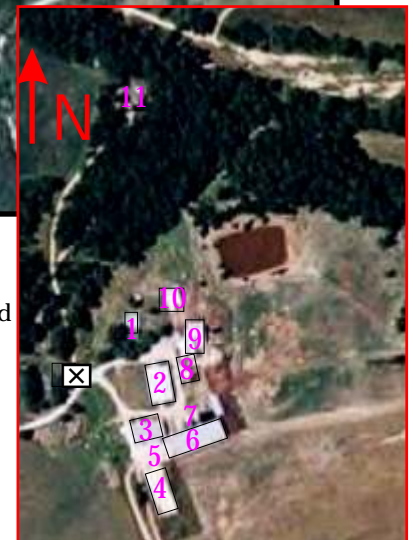

493 Dickerson Ranch Road
Conway, MO

MLS 915240

Inset Legend

Real Estate & Auction Services

417-859-3204 - Office

417-844-2095 - Cell

450 +/- Total Acres Breakdown:
170 Ac. Bottomland
80 Ac. Highly Improved Grass & Alfalfa
60 Ac. Perm. Grass
140 Ac. Wooded & Home Sites

⊗ First Home on Left
Not Included in Property

- 1 - Main Home
- 2 - Garage/Workshop/Equip Shed
- 3 - Commodity/Hay Barn
- 4 - Pit Silo
- 5 - 70x140 Concrete Apron
- 6 - Free-Stall Barn
- 7 - 2 Concrete Stave Silos
- 8 - Milk Barn
- 9 - Older Hayloft Barn
- 10 - Older Machine Shed
- 11 - 2nd Home