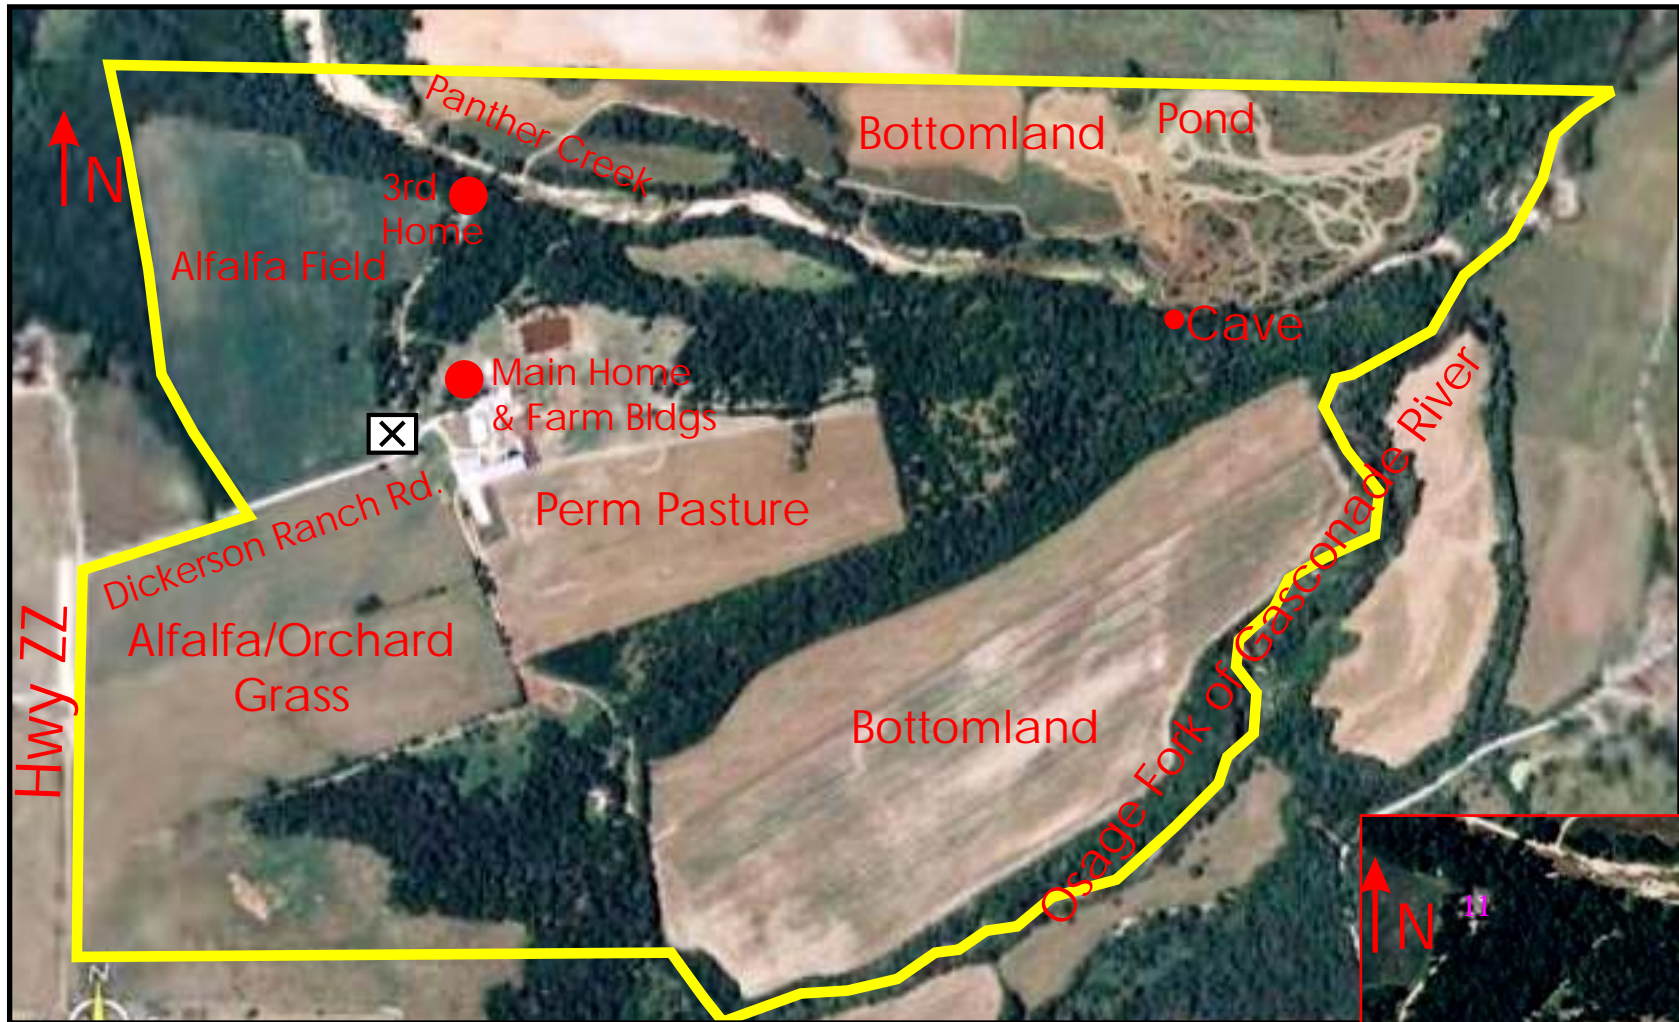

493 Dickerson Ranch Road
Conway, MO

MLS 915240

Inset Legend

Real Estate & Auction Services

417-859-3204 - Office

417-844-2095 - Cell

450 +/- Total Acres Breakdown:
170 Ac. Bottomland
80 Ac. Highly Improved Grass & Alfalfa
60 Ac. Perm. Grass
140 Ac. Wooded & Home Sites

⊗ First Home on Left
Not Included in Property

- 1 - Main Home
- 2 - Garage/Workshop/Equip Shed
- 3 - Commodity/Hay Barn
- 4 - Pit Silo
- 5 - 70x140 Concrete Apron
- 6 - Free-Stall Barn
- 7 - 2 Concrete Stave Silos
- 8 - Milk Barn
- 9 - Older Hayloft Barn
- 10 - Older Machine Shed
- 11 - 2nd Home

Neither The Case Company nor property owner guarantees absolute accuracy of supplied information. All measurements and mileages are approximate.